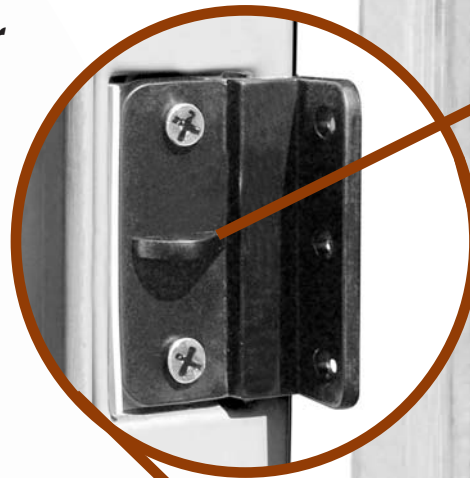

Door Clip

The Door Clip secures the door for both door installation and shipping!

- *Door Clip helps keep door plumb, square and margin correct during installation.*
- *The economical way to safely ship pre-hung doors.*
- *After installation, the Door Clip can be unfastened from the door jamb and functions as a temporary door latch until hardware is installed!*

For more information on any of our quality products please contact:

*pat@generation4sales.com
pete@generation4sales.com
or call: **866-436-3687***

Generation
4

Locking Bump on Door Clip keeps door closed

Door is secured to door jamb with hinge screws (not included)

Outside View